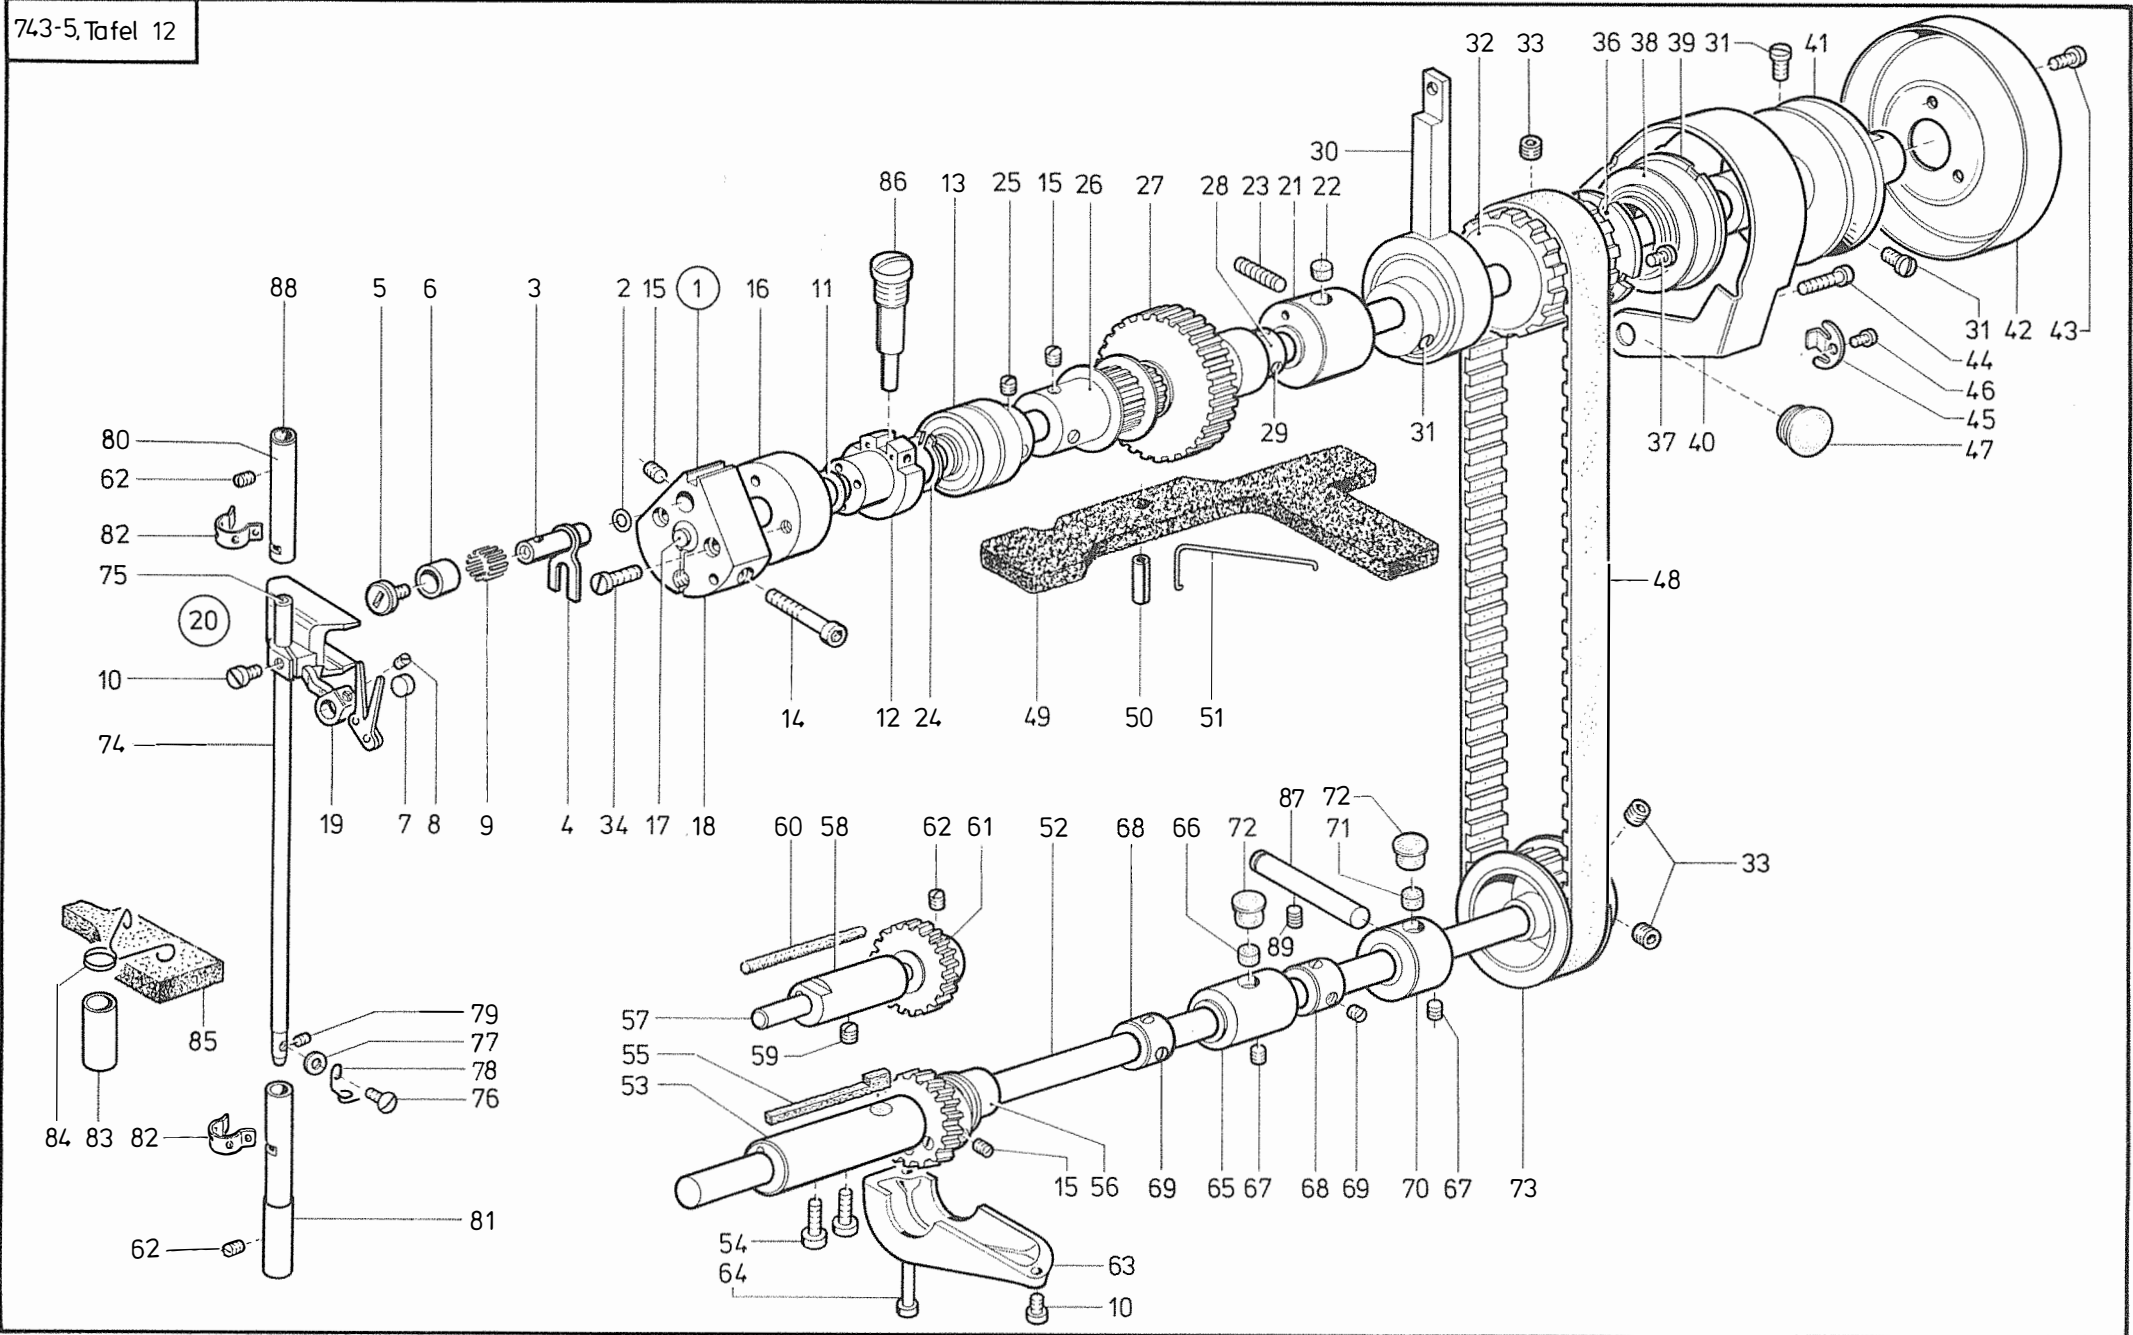

Contents

Mounting Parts	Table 1
Mechanical Parts	Table 2, 3, 6, 7
Covering Parts	Table 4, 7
Thread Reel Holder	Table 4
Supporting Plate	Table 5
Bundle Clamp	Table 8
Stripper	Table 9
Blowing Pipes	Table 10
Accessories	Table 11
Setting Gauges	Table 11
Machine Head Cl. 935-933-5	Table 12, 13, 14, 15, 16, 17, 18
Equipments	Table 19
Guide Rails	Table 19
Distributor	Table 20
Control Instrument	Table 21, 22, 23, 24, 25, 26, 27
Electro Parts	Table 28
Pneumatic Parts	Table 29